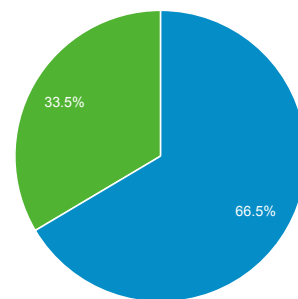

Jan 1, 2014 - Jan 31, 2014

Audience Overview

All Visits
100.00%

Overview

Visits
4,349

Unique Visitors
3,280

Pageviews
11,835

Pages / Visit
2.72

Avg. Visit Duration
00:01:53

Bounce Rate
63.65%

% New Visits
66.45%

■ New Visitor ■ Returning Visitor

| Language | Visits | % Visits |
|----------|--------|----------|
| 1. pl | 3,539 | 81.38% |
| 2. pl-pl | 571 | 13.13% |
| 3. en-us | 92 | 2.12% |
| 4. en | 63 | 1.45% |
| 5. fr | 33 | 0.76% |
| 6. en-gb | 10 | 0.23% |
| 7. de-de | 7 | 0.16% |
| 8. it | 4 | 0.09% |
| 9. ru | 4 | 0.09% |
| 10. cs | 3 | 0.07% |